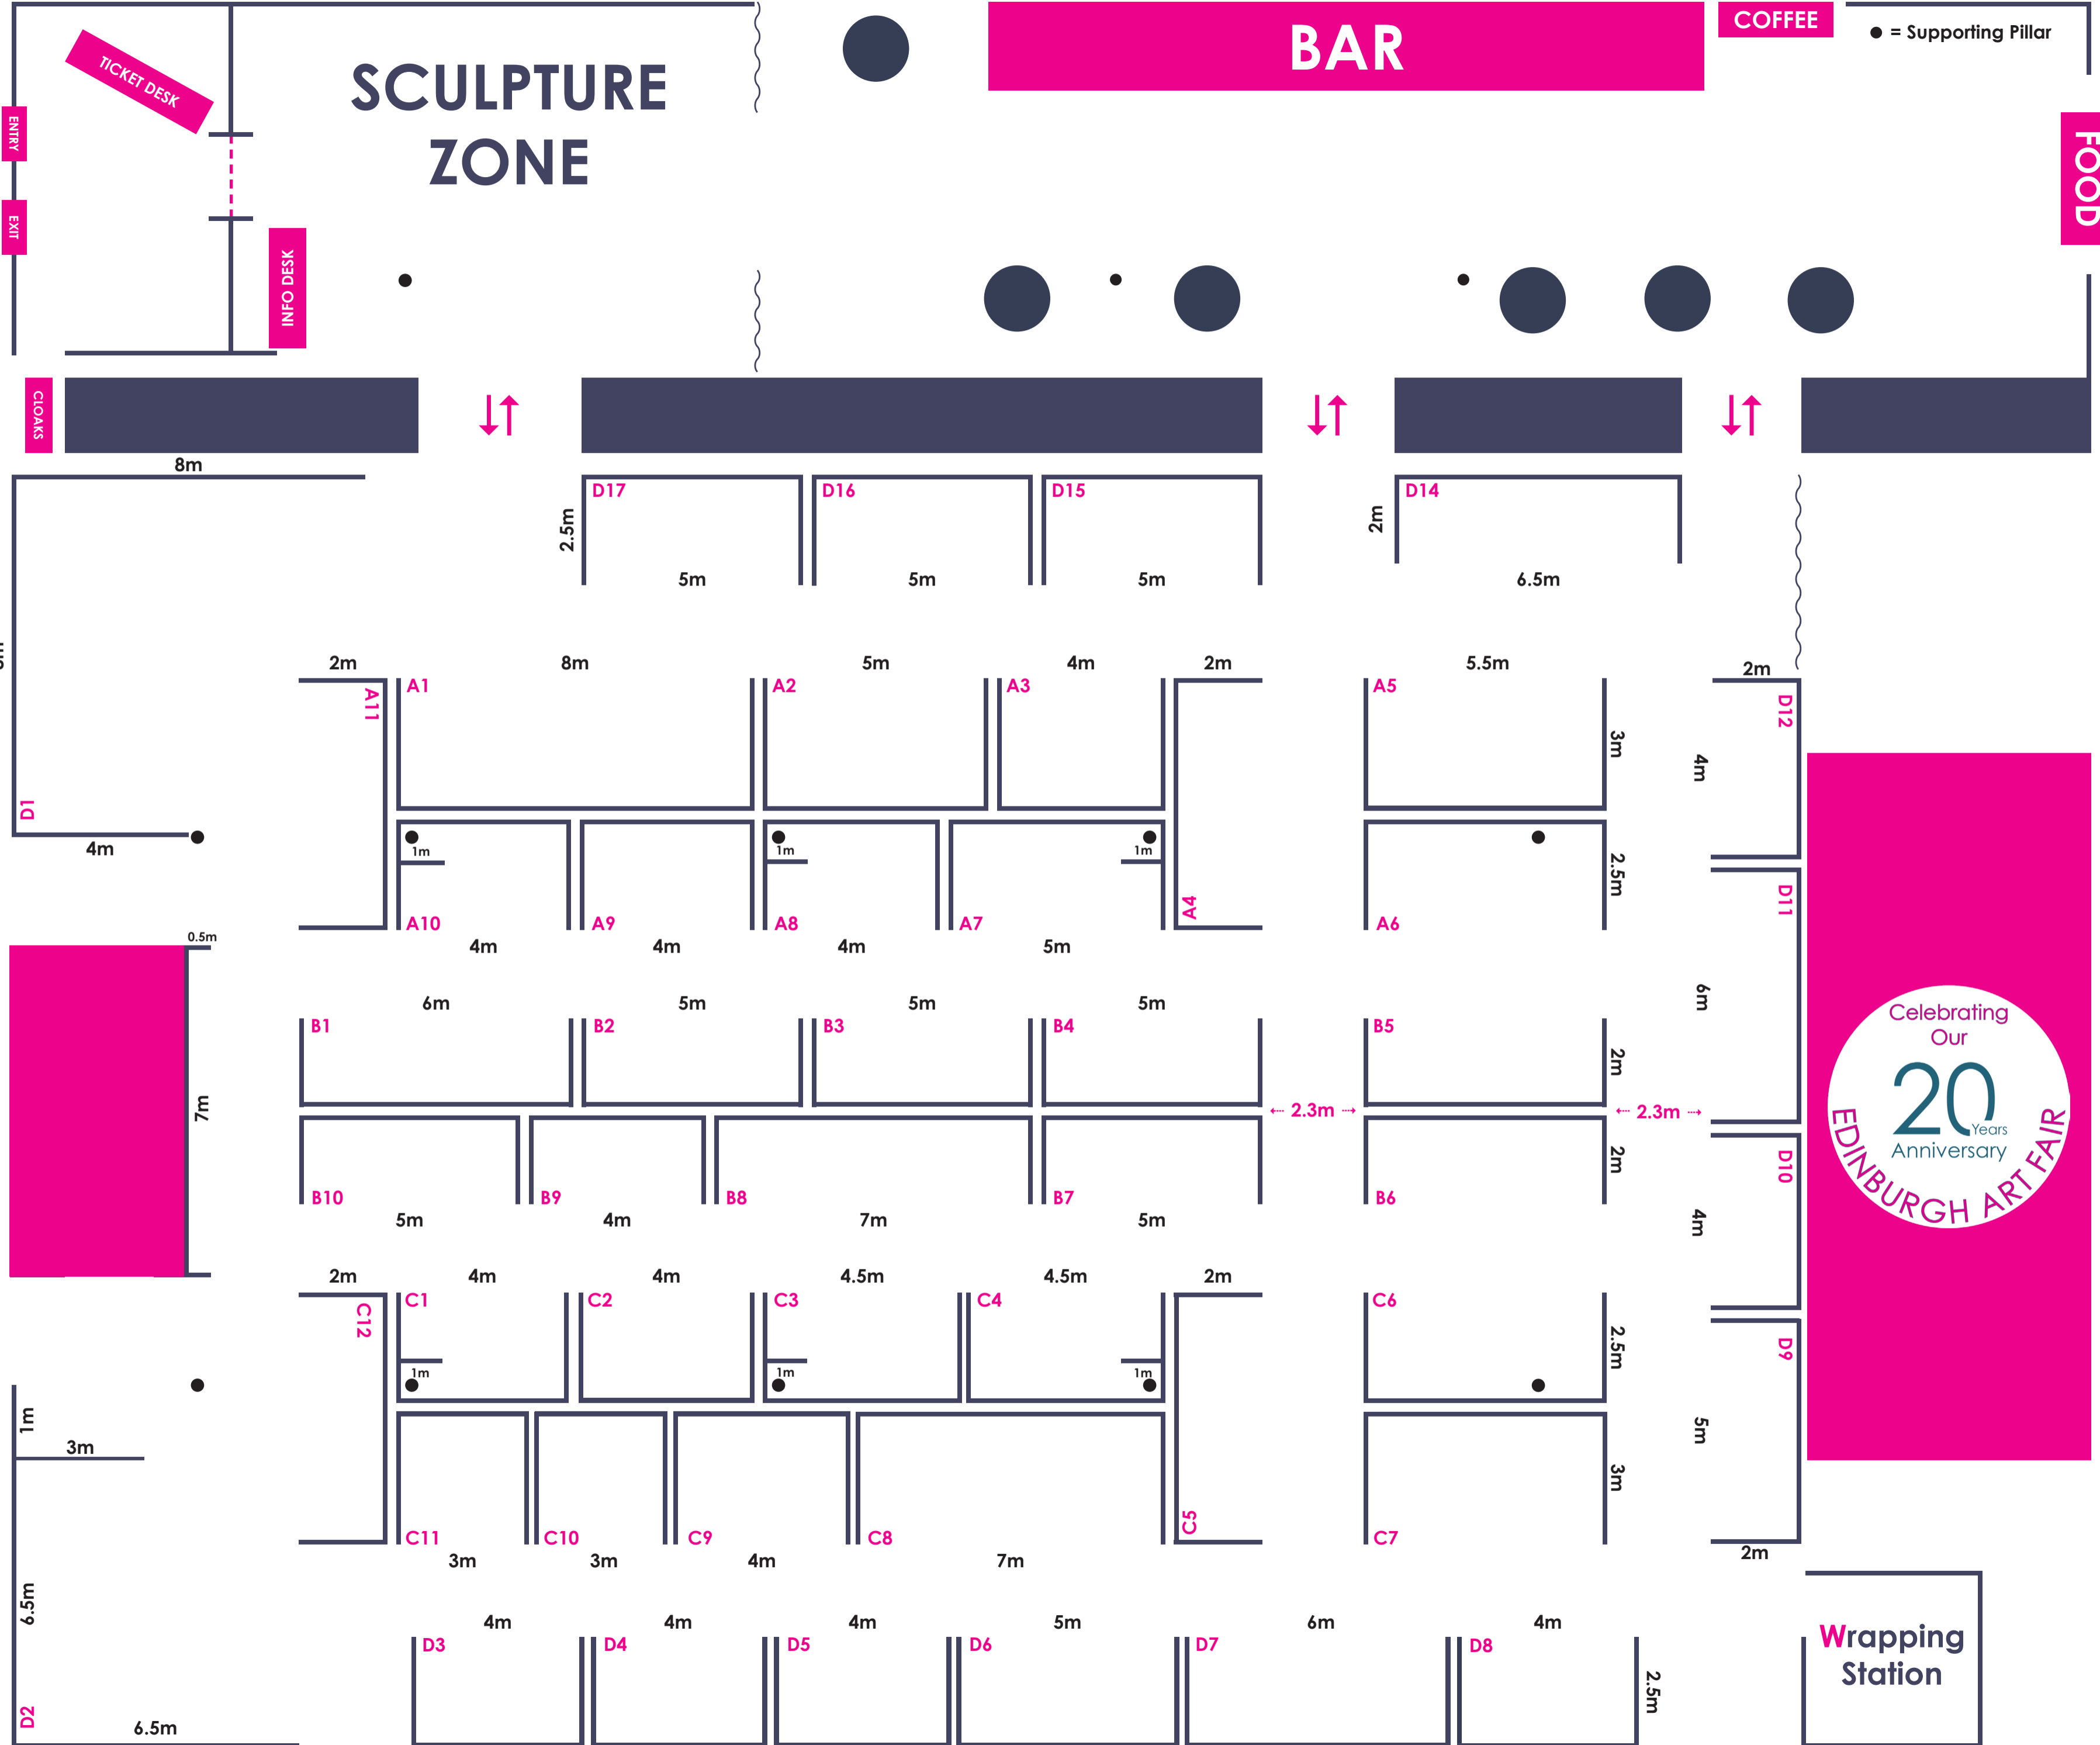

# SCULPTURE ZONE

# BAR

COFFEE

● = Supporting Pillar

FOOD

Wrapping Station